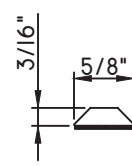

SCALE 1:2

ALUMINUM APPLIED MUNTINS

1/2"X1/8"
M165

1/2"X1/4"
M3001

5/8"X5/16"
M16154

5/8"X3/16"
M20830

11/16"X5/16"
M24695

3/4"X1/16"
MAY5950

2"X1 1/8"
M23200

2"X1 13/16"
M23199

3 3/8"X1 1/8"
M23204

3 3/8"X1 1/8"
M23203

3 3/8"X1 13/16"
M23202

SCALE 1:2