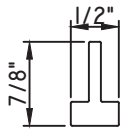

1/2"X1/4"
M3001