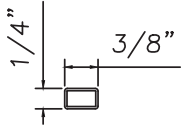

ALUMINUM MUNTINS (GBG - GRIDS BETWEEN GLASS)

3/8" Internal (Alum.)
BL230X5/16
Black only

5/8" Internal (Alum.)
M3-16X5/8

3/4" Internal (Alum.)
M36-04

**3/4" Internal (Alum.)
Contoured**
M5.5X18

1" Internal (Alum.)
227688

2"X1 1/8"
M23200

2"X1 13/16"
M23199

3 3/8"X1 1/8"
M23204

3 3/8"X1 1/8"
M23203

3 3/8"X1 13/16"
M23202

SCALE 1:2