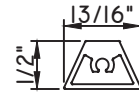

13/16"X1/2"
M541170