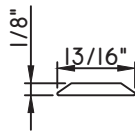

SCALE 1:2

ALUMINUM APPLIED MUNTINS

1/2"X1/8"
M165

1/2"X1/4"
M3001

5/8"X5/16"
M16154

5/8"X3/16"
M20830

11/16"X5/16"
M24695

3/4"X1/16"
MAY5950

3/4"X7/8"
M3000

13/16"X1/2"
M541170

7/8"X1/16"
M24426

7/8"X1/8"
M22363

13/16"X11/16"
M15771

7/8"X1/8"
M20759

7/8"X1/8"
M22361

7/8"X3/16"
M-16861-SOFT

2"X1 1/8"
M23200

2"X1 13/16"
M23199

3 3/8"X1 1/8"
M23204

3 3/8"X1 1/8"
M23203

3 3/8"X1 13/16"
M23202

SCALE 1:2