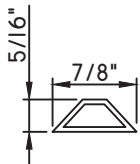

7/8"X1/8"
M22361