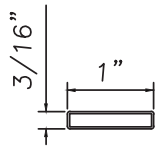

ALUMINUM MUNTINS (GBG - GRIDS BETWEEN GLASS)

3/8" Internal (Alum.)
BL230X5/16
Black only

5/8" Internal (Alum.)
M3-16X5/8

3/4" Internal (Alum.)
M36-04

**3/4" Internal (Alum.)
Contoured**
M5.5X18

1" Internal (Alum.)
227688

SCALE 1:2

ALUMINUM APPLIED MUNTINS

1/2"X1/8"
M165

1/2"X1/4"
M3001

5/8"X5/16"
M16154

5/8"X3/16"
M20830

11/16"X5/16"
M24695

3/4"X1/16"
MAY5950

3 1/4"X1/2"
M22020

3 1/2"X3/16"
M1750

3 1/2"X1/2"
M541189

3 3/4"X15/16"
M58002

SCALE 1:2

ALUMINUM APPLIED MUNTINS

3 13/16"X1/8"
M10185

2"X1 1/8"
M23201

2"X1 1/8"
M23200

2"X1 13/16"
M23199

3 3/8"X1 1/8"
M23204

3 3/8"X1 1/8"
M23203

3 3/8"X1 13/16"
M23202

SCALE 1:2