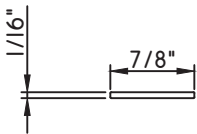

ALUMINUM MUNTINS (GBG - GRIDS BETWEEN GLASS)

3/8" Internal (Alum.)
BL230X5/16
Black only

5/8" Internal (Alum.)
M3-16X5/8

3/4" Internal (Alum.)
M36-04

**3/4" Internal (Alum.)
Contoured**
M5.5X18

1" Internal (Alum.)
227688

SCALE 1:2

ALUMINUM APPLIED MUNTINS

1/2"X1/8"
M165

1/2"X1/4"
M3001

5/8"X5/16"
M16154

5/8"X3/16"
M20830

11/16"X5/16"
M24695

3/4"X1/16"
MAY5950

3/4"X7/8"
M3000

13/16"X1/2"
M541170

7/8"X1/16"
M24426

7/8"X1/8"
M22363

13/16"X11/16"
M15771

7/8"X1/8"
M20759

7/8"X1/8"
M22361

7/8"X3/16"
M-16861-SOFT

2"X1 1/8"
M23200

2"X1 13/16"
M23199

3 3/8"X1 1/8"
M23204

3 3/8"X1 1/8"
M23203

3 3/8"X1 13/16"
M23202

SCALE 1:2