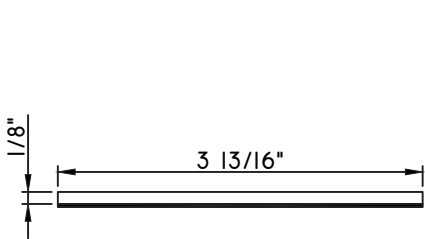

3 1/4"X1/2"
M22020

3 1/2"X3/16"
M1750

3 1/2"X1/2"
M541189

3 3/4"X15/16"
M58002

SCALE 1:2

ALUMINUM APPLIED MUNTINS

3 13/16"X1/8"
M10185

2"X1 1/8"
M23201

2"X1 1/8"
M23200

2"X1 13/16"
M23199

3 3/8"X1 1/8"
M23204

3 3/8"X1 1/8"
M23203

3 3/8"X1 13/16"
M23202

SCALE 1:2