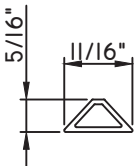

SCALE 1:2

ALUMINUM APPLIED MUNTINS

1/2"X1/8"
M165

1/2"X1/4"
M3001

5/8"X5/16"
M16154

5/8"X3/16"
M20830

11/16"X5/16"
M24695

3/4"X1/16"
MAY5950

3/4"X7/8"
M3000

13/16"X1/2"
M541170

7/8"X1/16"
M24426

7/8"X1/8"
M22363

13/16"X11/16"
M15771

7/8"X1/8"
M20759

7/8"X1/8"
M22361

7/8"X3/16"
M-16861-SOFT

2"X1 1/8"
M23200

2"X1 13/16"
M23199

3 3/8"X1 1/8"
M23204

3 3/8"X1 1/8"
M23203

3 3/8"X1 13/16"
M23202

SCALE 1:2