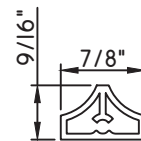

SCALE 1:2

ALUMINUM APPLIED MUNTINS

1/2"X1/8"
M165

1/2"X1/4"
M3001

5/8"X5/16"
M16154

5/8"X3/16"
M20830

11/16"X5/16"
M24695

3/4"X1/16"
MAY5950

7/8"X3/16"
CE-13993

7/8"X5/16"
M19895

7/8"X5/16"
M22124

7/8"X5/16"
M538352

1"X3/16"
M22352

7/8"X9/16"
M1934

SCALE 1:2

ALUMINUM APPLIED MUNTINS

7/8"X15/16"
M54151

7/8"X15/16"
M2785

1"X1/16"
MAX10847

1"X3/16"
M20899

1 1/16"X5/16"
M23699

1 1/16"X15/16"
M54149

1 1/8"X5/8"
M2374

1 1/4"X1/8"
M1306

2"X1 1/8"
M23200

2"X1 13/16"
M23199

3 3/8"X1 1/8"
M23204

3 3/8"X1 1/8"
M23203

3 3/8"X1 13/16"
M23202

SCALE 1:2