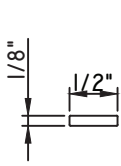

ALUMINUM APPLIED MUNTINS

1/2"X1/8"
M165