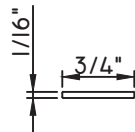

SCALE 1:2

ALUMINUM APPLIED MUNTINS

1/2"X1/8"
M165

1/2"X1/4"
M3001

5/8"X5/16"
M16154

5/8"X3/16"
M20830

11/16"X5/16"
M24695

3/4"X1/16"
MAY5950

3/4"X7/8"
M3000

13/16"X1/2"
M541170

7/8"X1/16"
M24426

7/8"X1/8"
M22363

13/16"X11/16"
M15771

7/8"X1/8"
M20759

7/8"X1/8"
M22361

7/8"X3/16"
M-16861-SOFT

2"X1 1/8"
M23200

2"X1 13/16"
M23199

3 3/8"X1 1/8"
M23204

3 3/8"X1 1/8"
M23203

3 3/8"X1 13/16"
M23202

SCALE 1:2