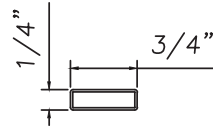

ALUMINUM MUNTINS (GBG - GRIDS BETWEEN GLASS)

3/8" Internal (Alum.)
BL230X5/16
Black only

5/8" Internal (Alum.)
M3-16X5/8

3/4" Internal (Alum.)
M36-04

**3/4" Internal (Alum.)
Contoured**
M5.5X18

1" Internal (Alum.)
227688

2"X1 1/8"
M23200

2"X1 13/16"
M23199

3 3/8"X1 1/8"
M23204

3 3/8"X1 1/8"
M23203

3 3/8"X1 13/16"
M23202

SCALE 1:2