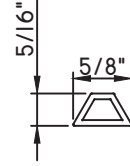

SCALE 1:2

ALUMINUM APPLIED MUNTINS

1/2"X1/8"
M165

1/2"X1/4"
M3001

5/8"X5/16"
M16154

5/8"X3/16"
M20830

11/16"X5/16"
M24695

3/4"X1/16"
MAY5950

2"X1 1/8"
M23200

2"X1 13/16"
M23199

3 3/8"X1 1/8"
M23204

3 3/8"X1 1/8"
M23203

3 3/8"X1 13/16"
M23202

SCALE 1:2