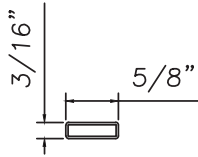

ALUMINUM MUNTINS (GBG - GRIDS BETWEEN GLASS)

3/8" Internal (Alum.)
BL230X5/16
Black only

5/8" Internal (Alum.)
M3-16X5/8

3/4" Internal (Alum.)
M36-04

**3/4" Internal (Alum.)
Contoured**
M5.5X18

1" Internal (Alum.)
227688

SCALE 1:2

ALUMINUM APPLIED MUNTINS

1/2"X1/8"
M165

1/2"X1/4"
M3001

5/8"X5/16"
M16154

5/8"X3/16"
M20830

11/16"X5/16"
M24695

3/4"X1/16"
MAY5950

2"X1 1/8"
M23200

2"X1 13/16"
M23199

3 3/8"X1 1/8"
M23204

3 3/8"X1 1/8"
M23203

3 3/8"X1 13/16"
M23202

SCALE 1:2