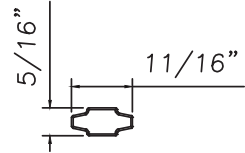

ALUMINUM MUNTINS (GBG - GRIDS BETWEEN GLASS)

3/8" Internal (Alum.)
BL230X5/16
Black only

5/8" Internal (Alum.)
M3-16X5/8

3/4" Internal (Alum.)
M36-04

**3/4" Internal (Alum.)
Contoured**
M5.5X18

1" Internal (Alum.)
227688

SCALE 1:2

ALUMINUM APPLIED MUNTINS

1/2"X1/8"
M165

1/2"X1/4"
M3001

5/8"X5/16"
M16154

5/8"X3/16"
M20830

11/16"X5/16"
M24695

3/4"X1/16"
MAY5950

2"X1 1/8"
M23200

2"X1 13/16"
M23199

3 3/8"X1 1/8"
M23204

3 3/8"X1 1/8"
M23203

3 3/8"X1 13/16"
M23202

SCALE 1:2