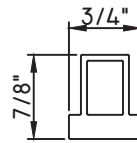

SCALE 1:2

ALUMINUM APPLIED MUNTINS

1/2"X1/8"
M165

1/2"X1/4"
M3001

5/8"X5/16"
M16154

5/8"X3/16"
M20830

11/16"X5/16"
M24695

3/4"X1/16"
MAY5950

2"X1 1/8"
M23200

2"X1 13/16"
M23199

3 3/8"X1 1/8"
M23204

3 3/8"X1 1/8"
M23203

3 3/8"X1 13/16"
M23202

SCALE 1:2